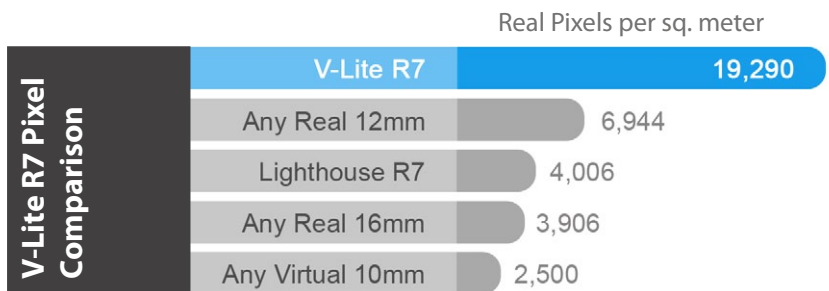

# V-Lite R7

REAL 7.2MM INDOOR/OUTDOOR LED SCREEN

YSLV's latest high resolution screen, the V-Lite R7 is the UK's highest resolution outdoor LED screen. It's expansive viewing angle makes it perfect for close audiences. A fanless design, slim profile, quick build system & low weight make it totally unique.

- » **Real 7.2mm** Pixel Pitch
- » Full HD Processing with native **HD-SDI** input
- » **5500 NITS** Brightness
- » IP66 Rated Front & Back for **full outdoor use**
- » Lightweight at just **10kg** per panel
- » An amazing **19,290 pixels per sqm**
- » Silent **Fan-less** operation
- » Only **80mm deep** - great for tricky installations

Specification			
Screen Type	Indoor/Outdoor (IP66)	Module Size	W 570 x H 570 mm
Pixel Pitch	7.2mm	Module Depth	80 mm
Brightness	5500 NITS	Weight	10kg / module
Viewing Angle	H 140° V 140°	LEDs/pixel	3 in 1 SMD
Pixel Density	19,290 LEDs/sqm	Pixels/Module	80 x 80 pixels