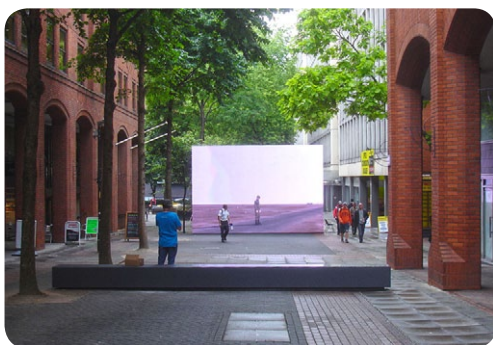

# V-Lite R7

REAL 7.2MM INDOOR/OUTDOOR LED SCREEN

YSLV's latest high resolution screen, the V-Lite R7 is the UK's highest resolution outdoor LED screen. It's expansive viewing angle makes it perfect for close audiences. A fanless design, slim profile, quick build system & low weight make it totally unique.

- » **Real 7.2mm** Pixel Pitch
- » Full HD Processing with native **HD-SDI** input
- » **5500 NITS** Brightness
- » IP66 Rated Front & Back for **full outdoor use**
- » Lightweight at just **10kg** per panel
- » An amazing **19,290 pixels per sqm**
- » Silent **Fan-less** operation
- » Only **80mm deep** - great for tricky installations